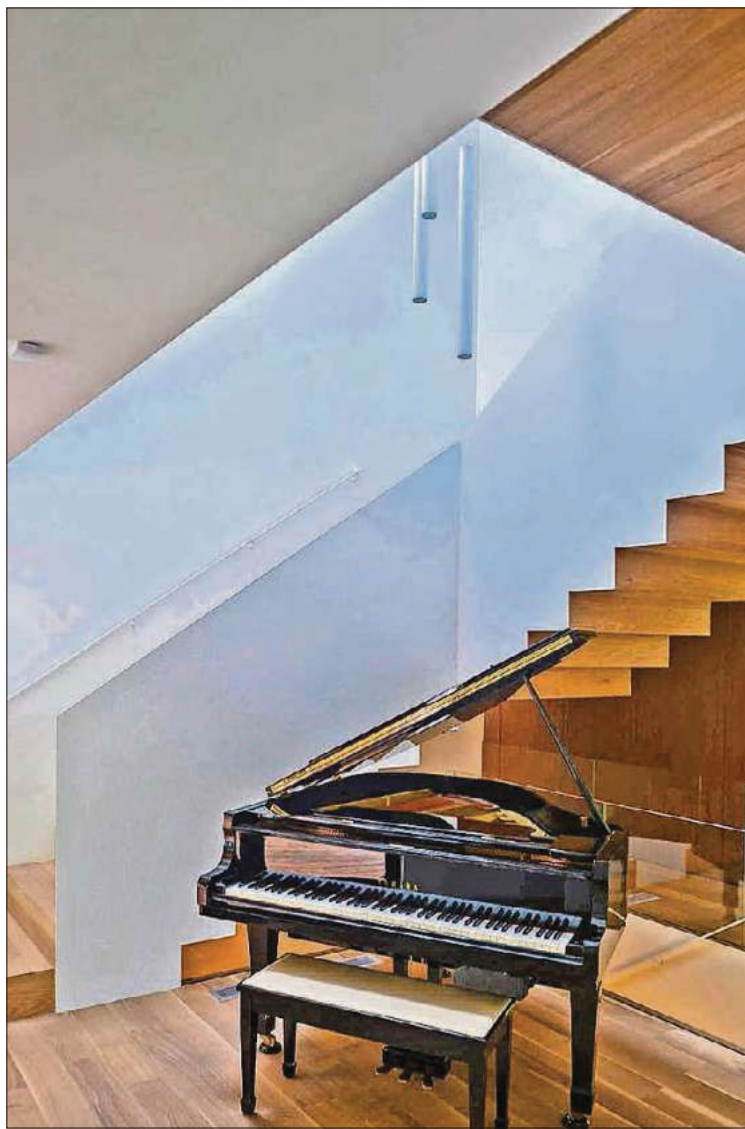

David and Debra Goldschmidt built their minimalist home in Atlanta's Toco Hill this year. David is the principal of DIG Architects and Debra is a journalist. PHOTOS BY CHRISTOPHER OQUENDO WWW.OPHOTOGRAPHY.COM

A grand piano is placed near the grand staircase by Image Design Stairs that homeowner David Goldschmidt said is like an M.C. Escher sketch. The light fixture is from Lighting Loft and the floors are white oak with Rubio Monocoat oil finish.